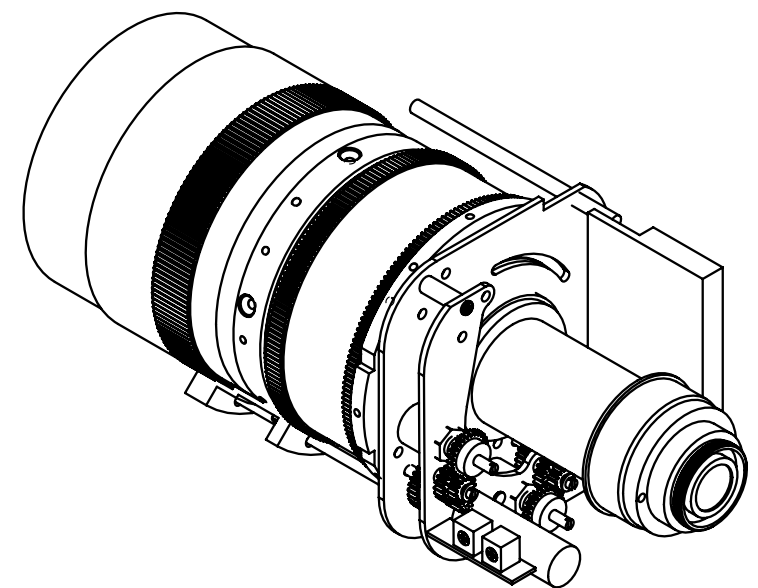

Ratio	Part Number	Focal Length	Aperture	CCD	HFOV Wide	HFOV Tele	Length Max (mm)	Width (mm)	Height (mm)	Objective OD (mm)	Filter Thread	Weight (Kg)
28X	28X940	9.4 mm - 255.0 mm	f 1.5	1/2"	37.6	1.44	212.5	84.8	88.4	80.0	M77x.75	1.44
				1/3"	28.6	1.08						
				2/3"	34.7	1.32						
	28X141	14.1 mm - 382.50 mm	f 2.2	1/2"	25.6	0.96	219.1					1.48
				1/3"	19.3	0.72						
				1"	38.5	1.48						
28X189	18.9 mm - 510.00 mm	f 3.0	2/3"	26.2	0.99	223.9	1.49					
			1/2"	19.2	0.72							
			1/3"	14.5	0.54							

GRAFLEX INCORPORATED
 15855 Assembly Loop Suite 100 - Jupiter, FL 33478
 (561) 691-5959 fax (561) 691-5983

TITLE
28X ZOOM LENS

SIZE	CAGE CODE	DWG NO	REV
C	00ZS7	28X ZOOM LENS	-

DATE: 02-10-2016 SCALE 1:1 BOB TOSI SHEET 1 OF 1