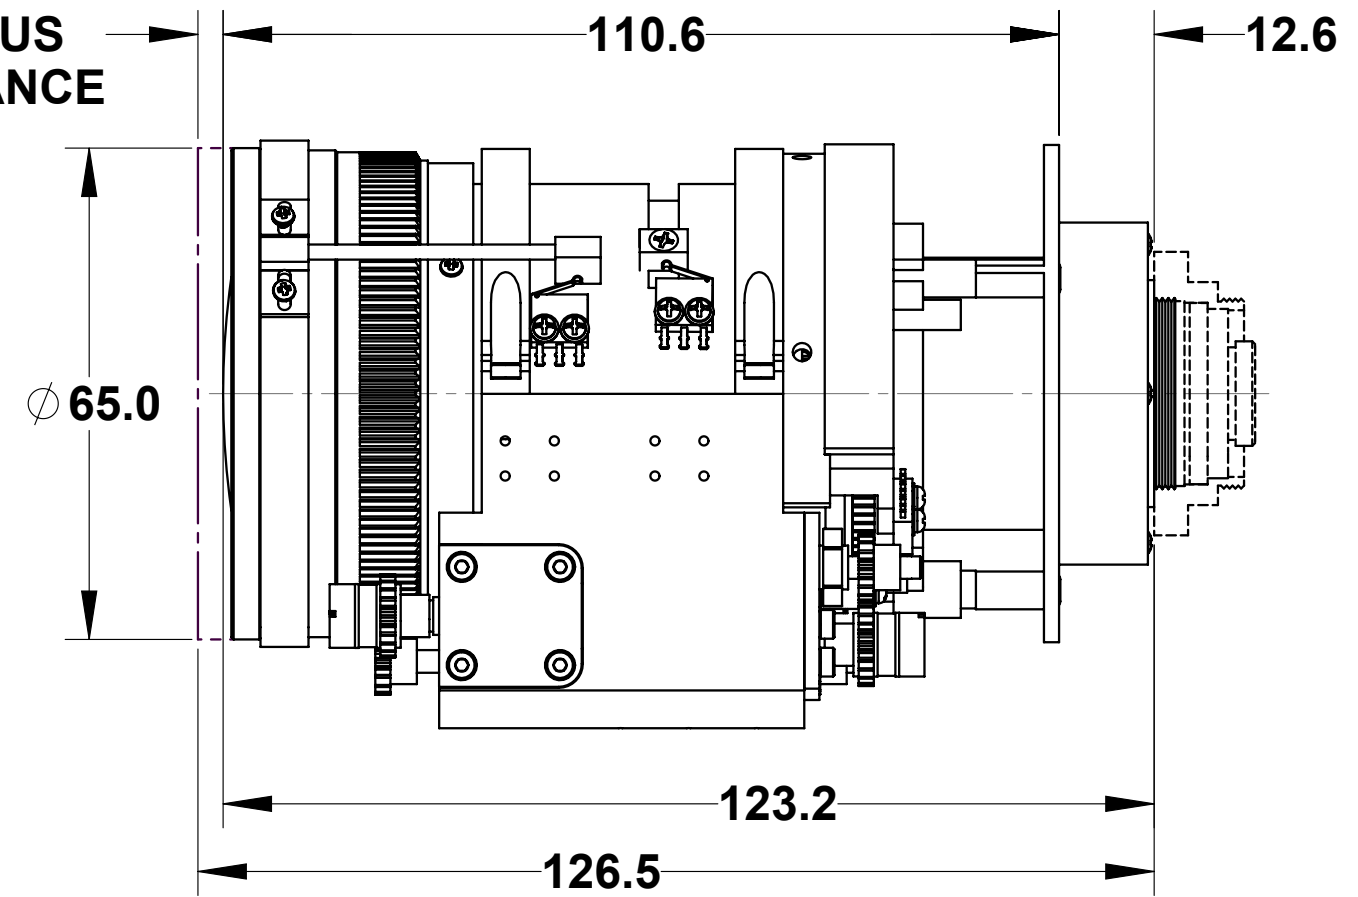

3.3
FOCUS
VARIANCE

Ratio	Part Number	Focal Length	Aperture	CCD	HFOV Wide	HFOV Tele	Length Max (mm)	Width (mm)	Height (mm)	Objective OD (mm)	Filter Thread	Weight (Kg)
20X	20XA600	6.0 mm - 121.0 mm	f 1.6	2/3"	72.5	4.16	123.2	Ø67.0	77.7	65.0	M62x.75	0.58
				1/2"	56.1	3.03						
				1/3"	43.6	2.27						
	20XA900	9.0 mm - 180.0 mm	f 2.4	2/3"	52.1	2.8	129.8	Ø67.0	77.7	65.0	M62x.75	0.61
				1/2"	29.1	2.04						
				1/3"	29.9	1.53						
	20XA120	12.0 mm - 242.0 mm	f 3.2	2/3"	40.3	2.08	134.6	Ø67.0	77.7	65.0	M62x.75	0.61
				1/2"	29.9	1.51						
				1/3"	22.6	1.14						

GRAFLEX INCORPORATED
15855 Assembly Loop Suite 100 - Jupiter, FL 33478
(561) 691-5959 fax (561) 691-5983

TITLE
20XA ZOOM LENS

SIZE	CAGE CODE	DWG NO	REV
C	00ZS7	20XA ZOOM LENS	-

DATE: 06-09-2016

SCALE 1:1 BOB TOSI