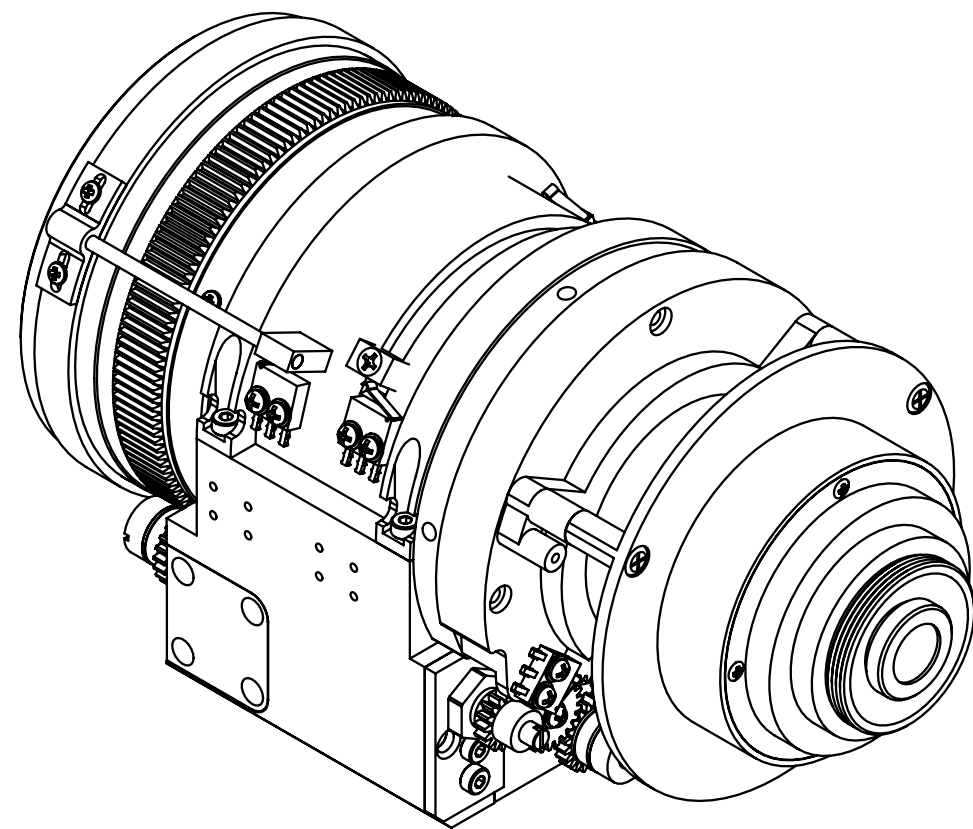

3.3
FOCUS
VARIANCE

Ratio	Part Number	Focal Length	Aperture	CCD	HFOV Wide	HFOV Tele	Length Max (mm)	Width (mm)	Height (mm)	Objective OD (mm)	Filter Thread	Weight (Kg)
20X	20XA600	6.0 mm - 121.0 mm	f 1.6	2/3"	72.5	4.16	123.2	Ø67.0	77.7	65.0	M62x.75	0.58
				1/2"	56.1	3.03						
				1/3"	43.6	2.27						
	20XA900	9.0 mm - 180.0 mm	f 2.4	2/3"	52.1	2.8	129.8	Ø67.0	77.7	65.0	M62x.75	0.61
				1/2"	29.1	2.04						
				1/3"	29.9	1.53						
	20XA120	12.0 mm - 242.0 mm	f 3.2	2/3"	40.3	2.08	134.6	Ø67.0	77.7	65.0	M62x.75	0.61
				1/2"	29.9	1.51						
				1/3"	22.6	1.14						