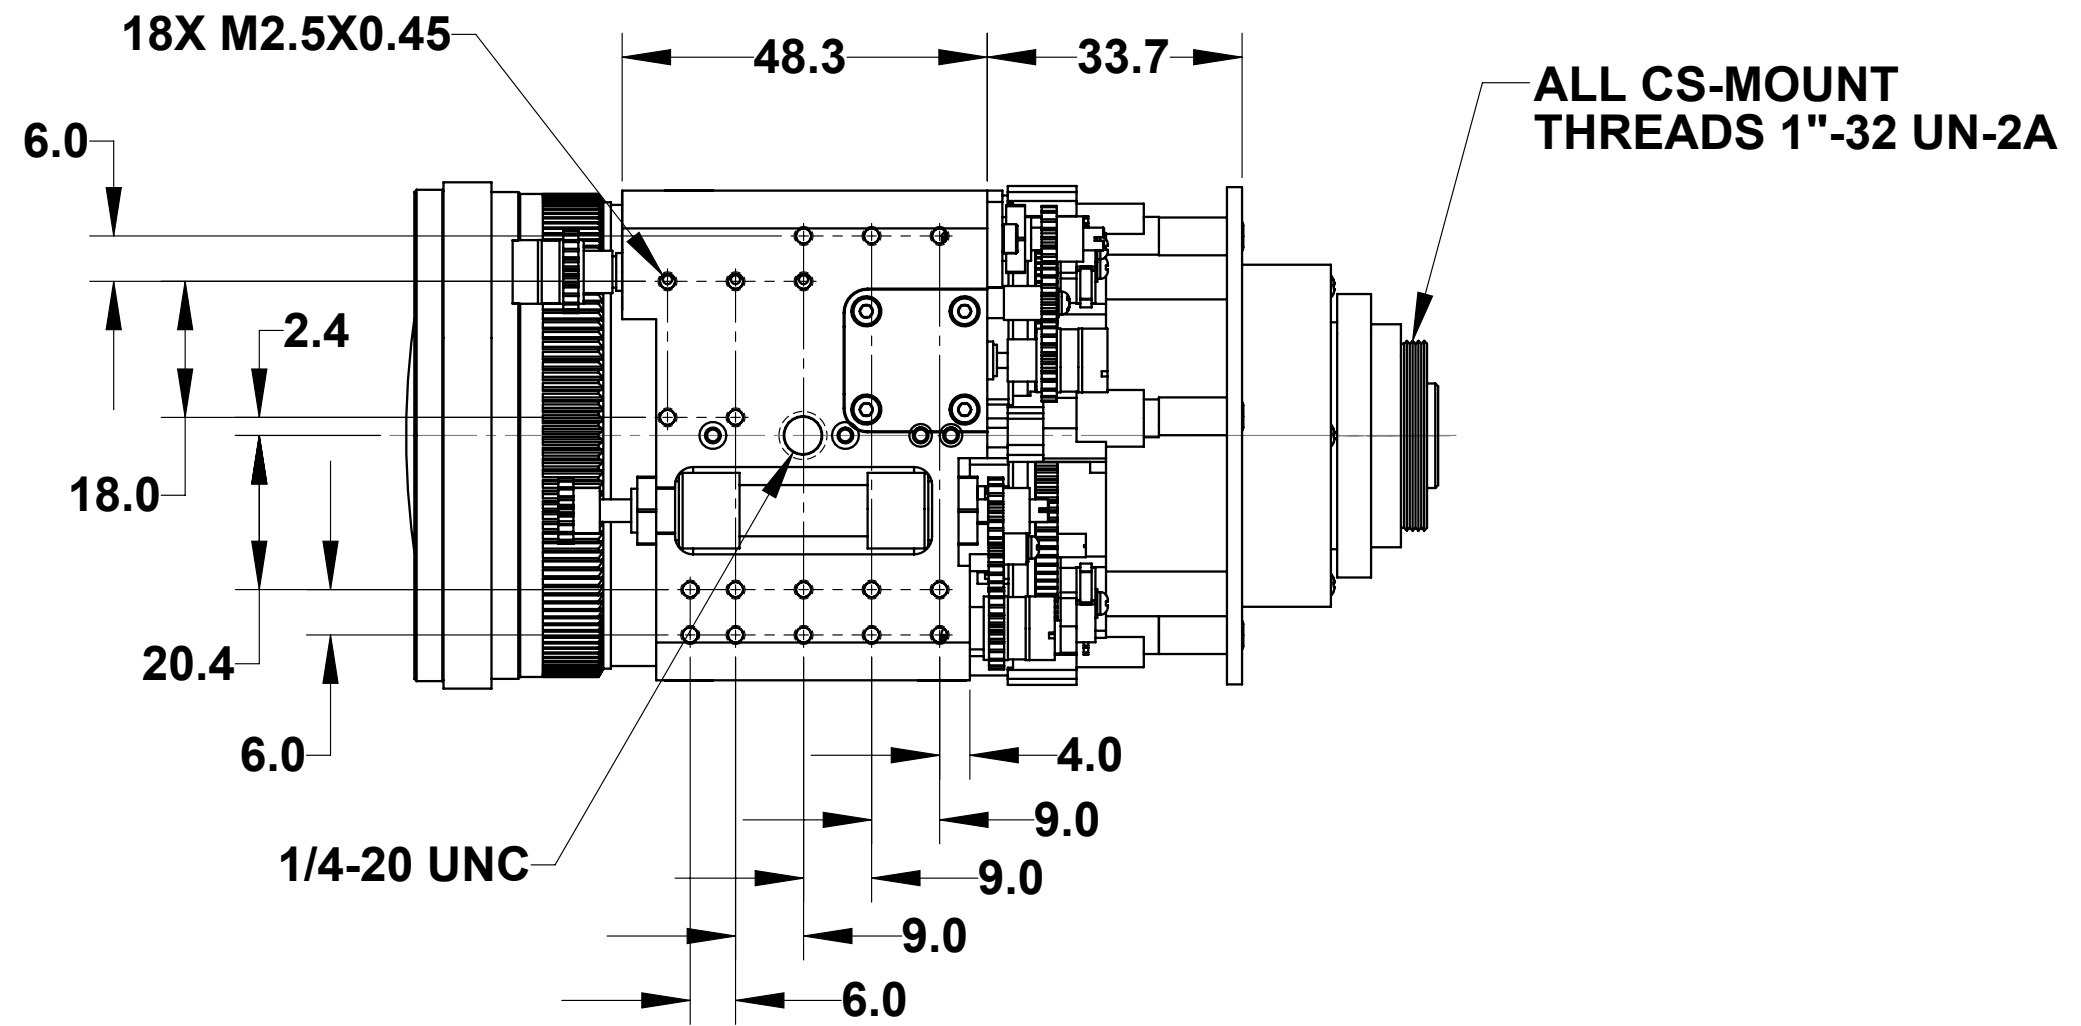

3.3
FOCUS
VARIANCE

Ratio	Part Number	Focal Length	Aperture	CCD	HFOV Wide	HFOV Tele	Length Max (mm)	Width (mm)	Height (mm)	Objective OD (mm)	Filter Thread	Weight (Kg)
20X	20XA600	6.0 mm - 121.0 mm	f 1.6	2/3"	72.5	4.16	123.2	Ø67.0	77.7	65.0	M62x.75	0.58
				1/2"	56.1	3.03						
				1/3"	43.6	2.27						
	20XA900	9.0 mm - 180.0 mm	f 2.4	2/3"	52.1	2.8	129.8	Ø67.0	77.7	65.0	M62x.75	0.61
				1/2"	29.1	2.04						
				1/3"	29.9	1.53						
	20XA120	12.0 mm - 242.0 mm	f 3.2	2/3"	40.3	2.08	134.6	Ø67.0	77.7	65.0	M62x.75	0.61
				1/2"	29.9	1.51						
				1/3"	22.6	1.14						

GRAFLEX INCORPORATED
15855 Assembly Loop Suite 100 - Jupiter, FL 33478
(561) 691-5959 fax (561) 691-5983

TITLE
20XA ZOOM LENS

SIZE	CAGE CODE	DWG NO	REV
C	00ZS7	20XA ZOOM LENS	-

DATE: 06-09-2016

SCALE 1:1 BOB TOSI